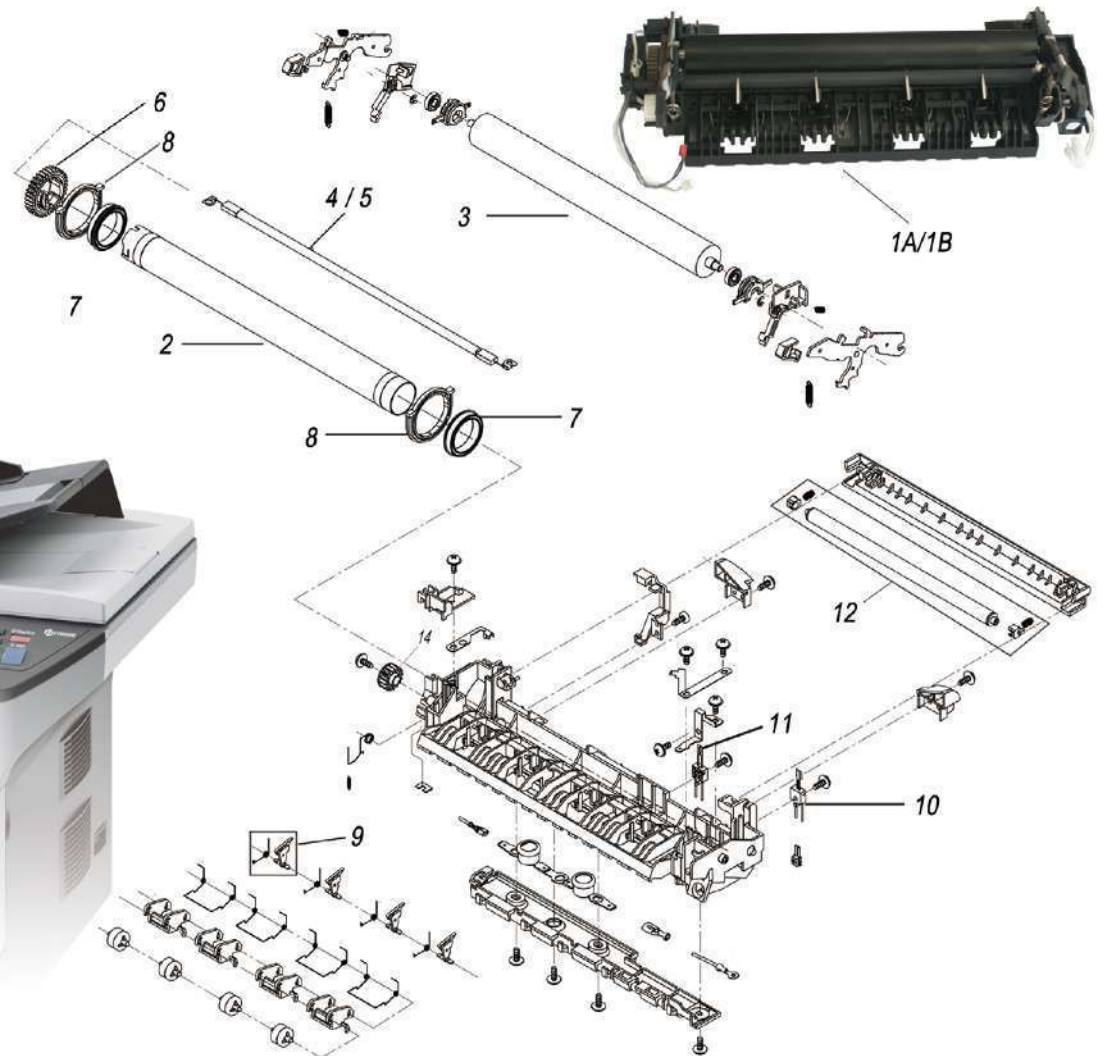

ID	CET-PN	DESCRIPTION	OEM-PN
1A	CET6505	CET New Fuser Assembly 110V	{ LU0214001K LM6665001K LM7010001
1B	CET6506	CET New Fuser Assembly 220V	LU0214002K
2	CET3553	Upper Fuser Roller	N/A
3	CET3554	Lower Sleeved Roller	N/A
4	CET3556	Htr Lamp 230V850W	N/A
5	CET3555	Htr Lamp 115V850W	N/A
6	CET3557	Upper Roller Gear	N/A
7	CET2805	Upper Roller Bearing	BRG-HL5240-UP
8	CET6396	Upper Roller Bushing	N/A
9	CET2807	Upper Picker Finger W/Spring	LM4994001
10	CET3558	Thermistor-1	LJ1345001
11	CET6692	Thermistor-2	LJ1345002
12	CET0163	Fuser Cleaning Roller W/Bushing	N/A

For use in

**BROTHER MFC-8480N/8680DN/8890DW/DCP8080DN/8085DN  
HL-5340D/5350DN/5350DNL/5370DW/5370DWT/5380DN**

ID	CET-PN	DESCRIPTION	OEM-PN
1A	CET6507	CET New Fuser Assembly 110V	LU7186001
1B	CET6508	CET New Fuser Assembly 220V	LU7186002 </td
2	CET3553	Upper Fuser Roller	N/A
3	CET6384	Lower Sleeved Roller	N/A
4	CET6385	Htr Lamp 110V	N/A
5	CET6389	Upper Roller Gear	N/A
6	CET2805	Upper Roller Bearing	BRG-HL5340-UP
7	CET6396	Upper Roller Bushing	N/A
8	CET2807	Upper Picker Finger W/Spring	LM4994001
9	CET6692	Thermistor-2	LJ1345002
10	CET3558	Thermistor-1	LJ1345001
11	CET0162	Thermoswitch	N/A
12	CET0161	Fuser Cleaning Roller W/Bushing	N/A