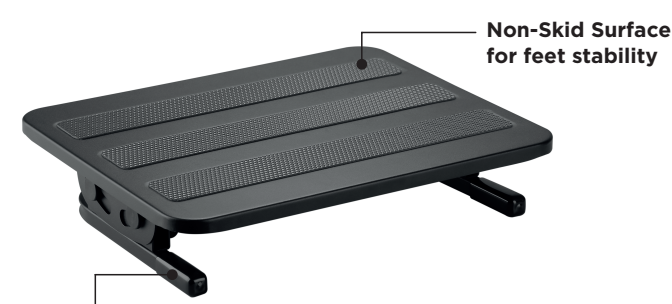

FR200

Ergonomic Tilttable Steel Foot Rest

FR-09 provides an easy solution to relaxing your feet and legs while seated. It allows you to move your feet in a smooth back and forth motion. Take charge of your health by giving your feet and legs the attention they deserve!

Blood Circulation

Muscle Stiffness

Item No.	FR200
Work Surface Size	380x300x80mm
Work Surface Material	Steel
Angle Adjustment	+20°--20°
Weight Capacity	20kg/44lbs