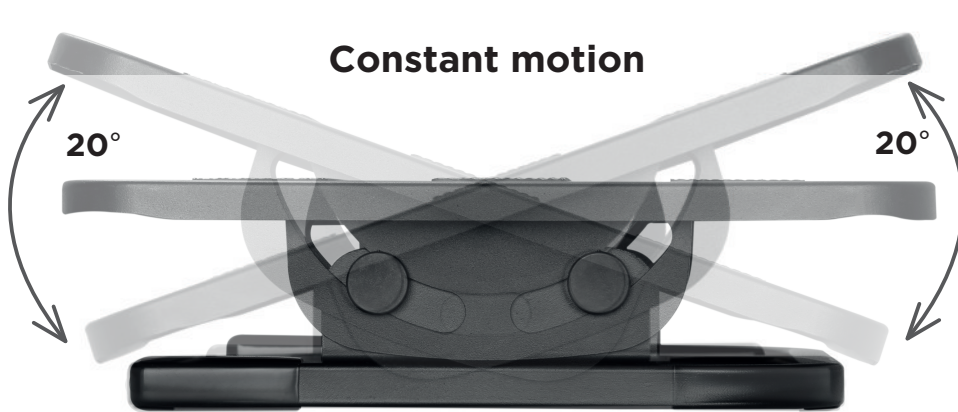

FR200

Ergonomic Tilttable Steel Foot Rest

FR-09 provides an easy solution to relaxing your feet and legs while seated. It allows you to move your feet in a smooth back and forth motion. Take charge of your health by giving your feet and legs the attention they deserve!

Blood Circulation

Muscle Stiffness

Item No.	FR200
Work Surface Size	380x300x80mm
Work Surface Material	Steel
Angle Adjustment	+20°--20°
Weight Capacity	20kg/44lbs