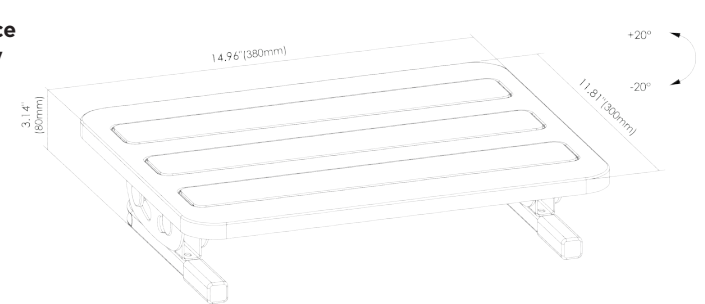

FR200

Ergonomic Tilttable Steel Foot Rest

FR-09 provides an easy solution to relaxing your feet and legs while seated. It allows you to move your feet in a smooth back and forth motion. Take charge of your health by giving your feet and legs the attention they deserve!

Blood Circulation

Muscle Stiffness

Item No.	FR200
Work Surface Size	380x300x80mm
Work Surface Material	Steel
Angle Adjustment	+20°--20°
Weight Capacity	20kg/44lbs